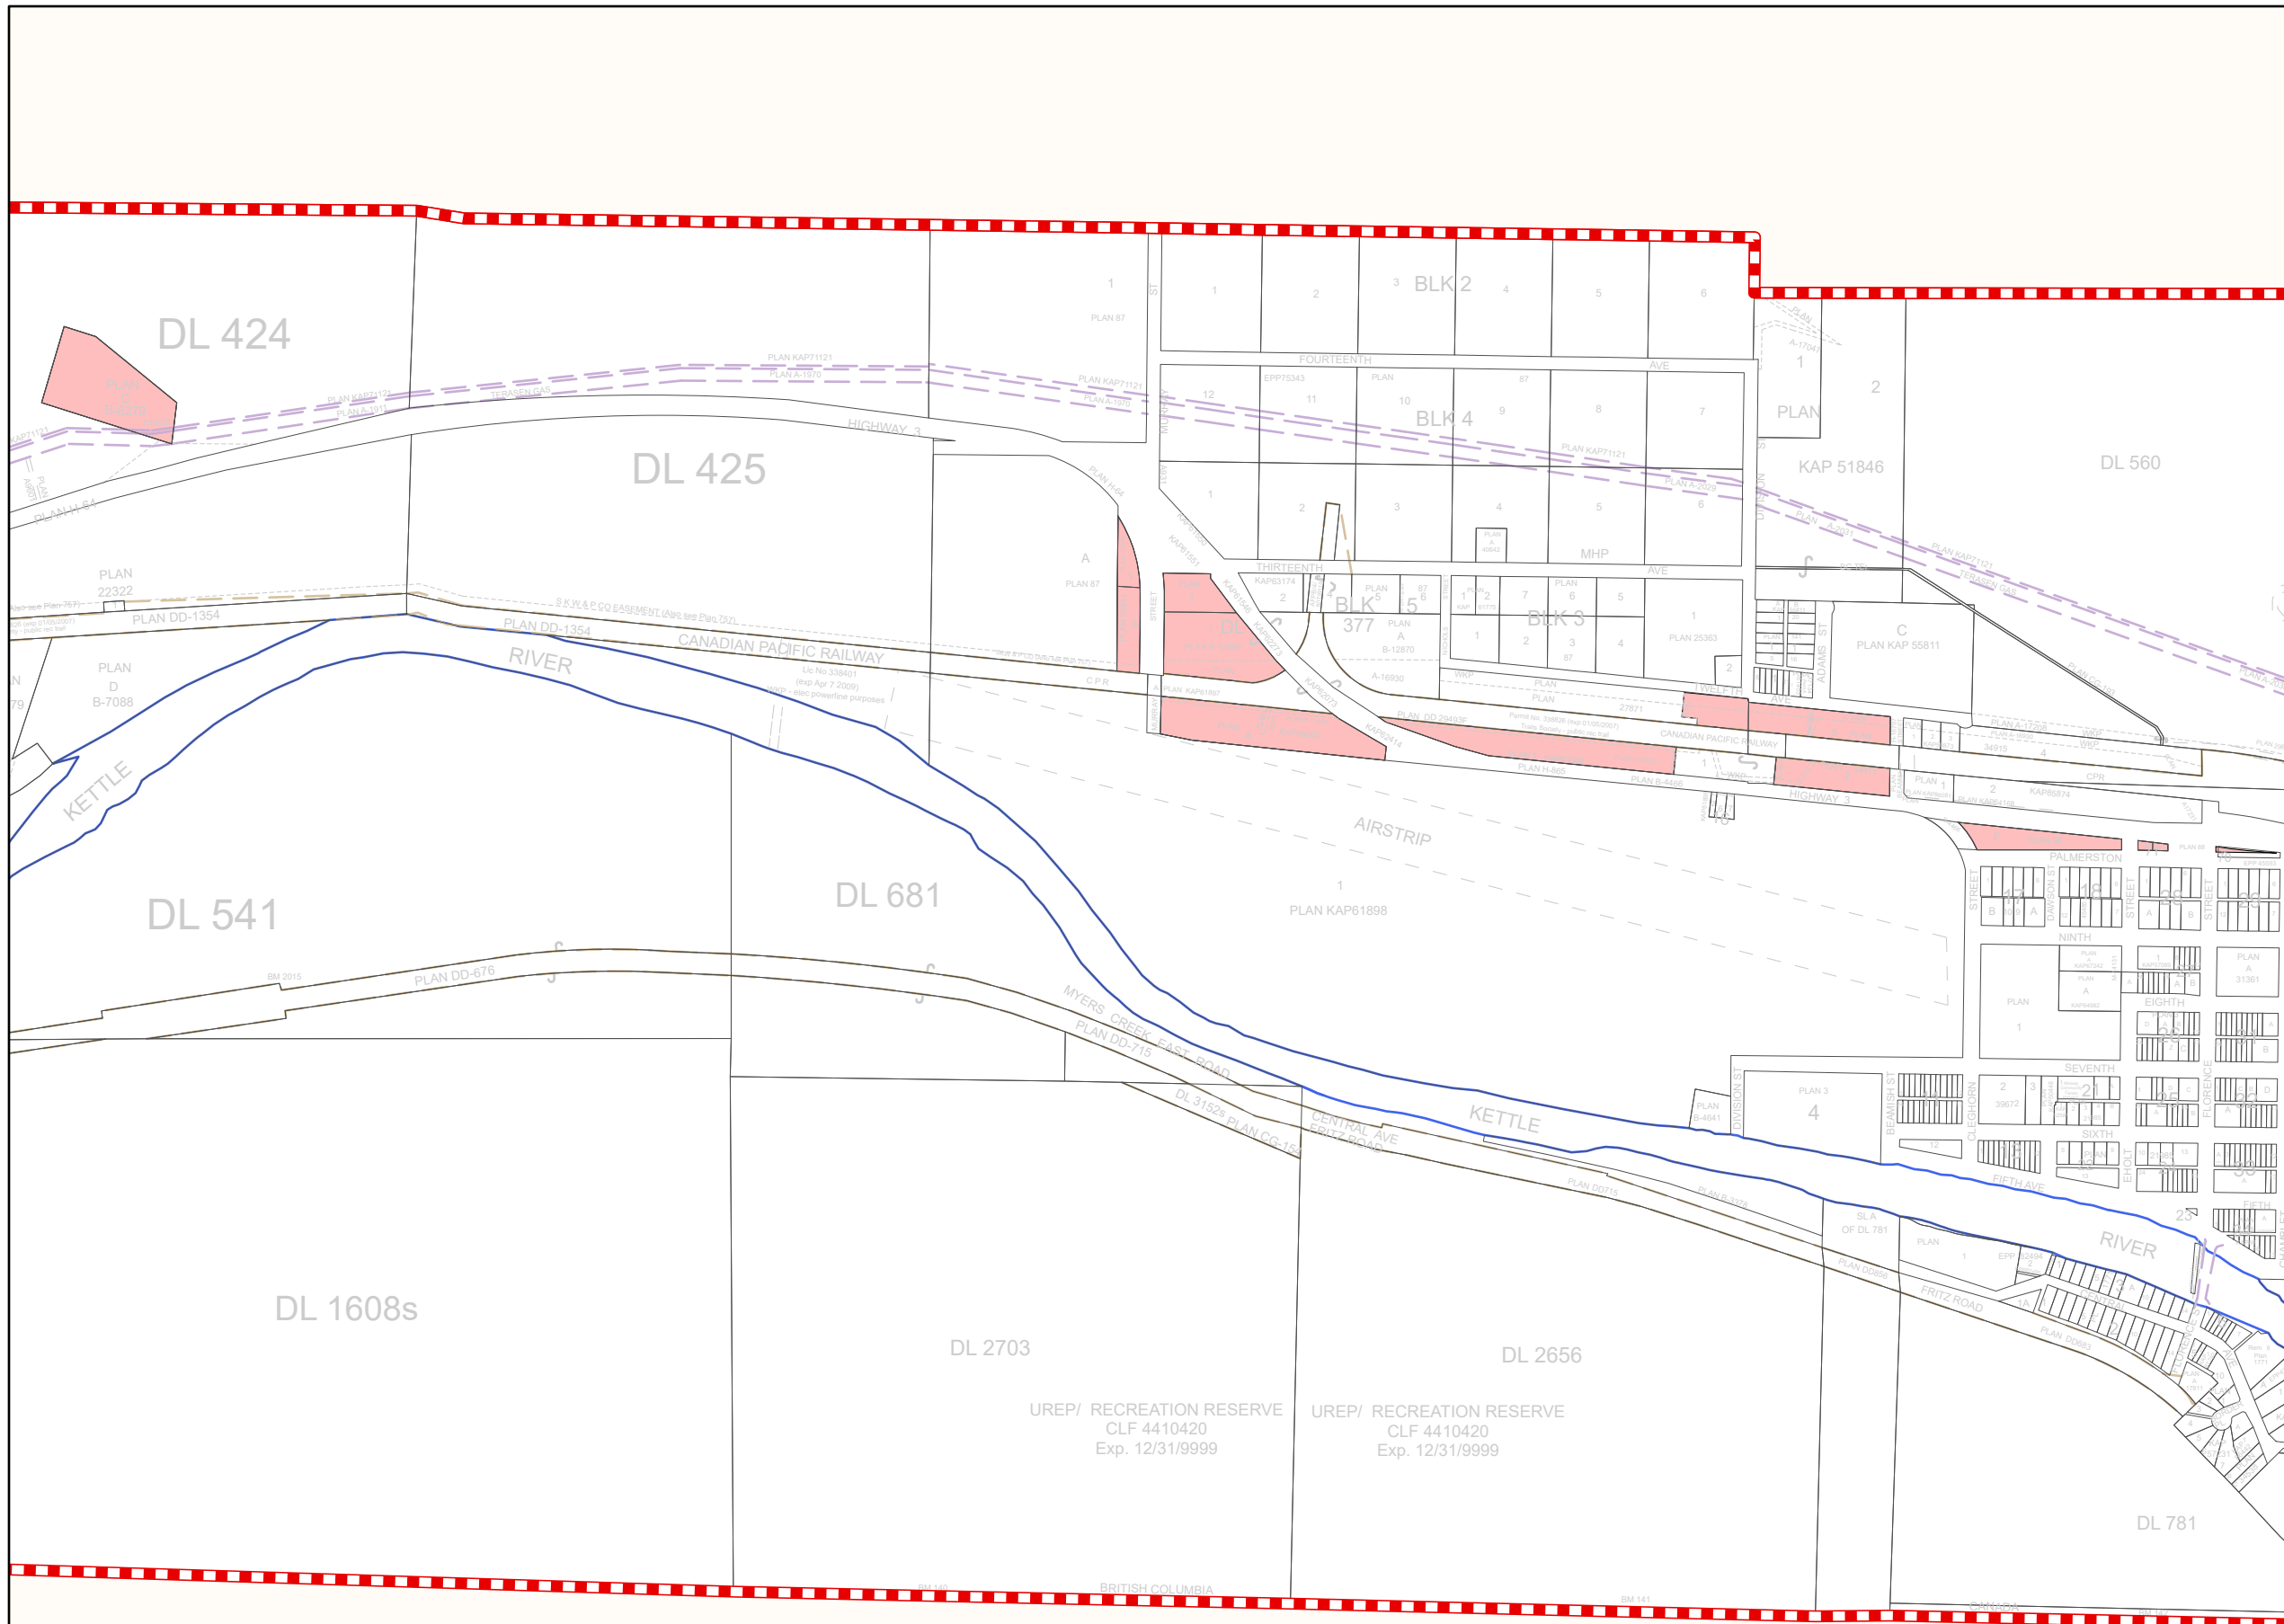

VILLAGE OF MIDWAY

OFFICIAL COMMUNITY PLAN

Bylaw 559, 2024

SCHEDULE C

DEVELOPMENT PERMIT

AREA MAP

 Highway Light Industrial/
Commercial Development
Permit Area

Plot Date: August 07, 2024
Plot Size: 11" x 17"
Plotted by the RDKB Planning Department